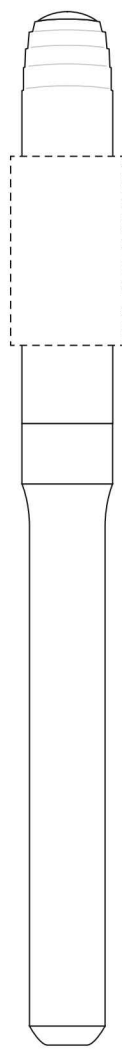

SCREEN PRINTING  
Clip centered: 25 x 45 mm.  
3 colours

SCREEN PRINTING  
Rear clip: 15 x 25 mm.  
3 colours

GripBlack INK\_BA white\_TR black  
● Black ink (R2)

Black (02) ●

White (01) ○

GripGreen INK\_BA white\_TR green  
● Green ink (R4)

Green (05) ●

White (01) ○

GripRed INK\_BA white\_TR red  
● Red ink (R3)

Red (03) ●

White (01) ○