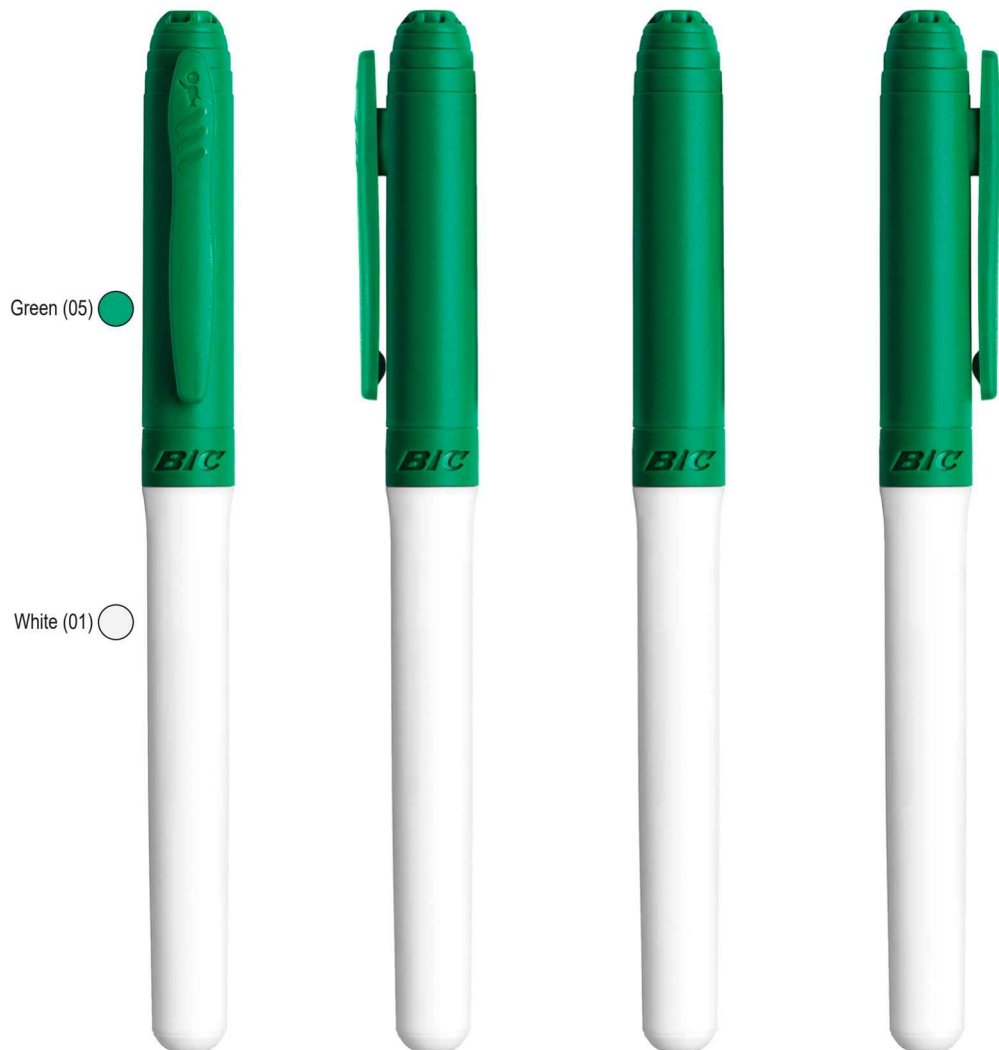

SCREEN PRINTING  
Clip centered: 25 x 45 mm.  
3 colours

SCREEN PRINTING  
Rear clip: 15 x 25 mm.  
3 colours

GripBlack INK\_BA white\_TR black  
● Black ink (R2)

Black (02) ●

White (01) ○

GripGreen INK\_BA white\_TR green  
● Green ink (R4)

Green (05) ●

White (01) ○

GripRed INK\_BA white\_TR red  
● Red ink (R3)

Red (03) ●

White (01) ○