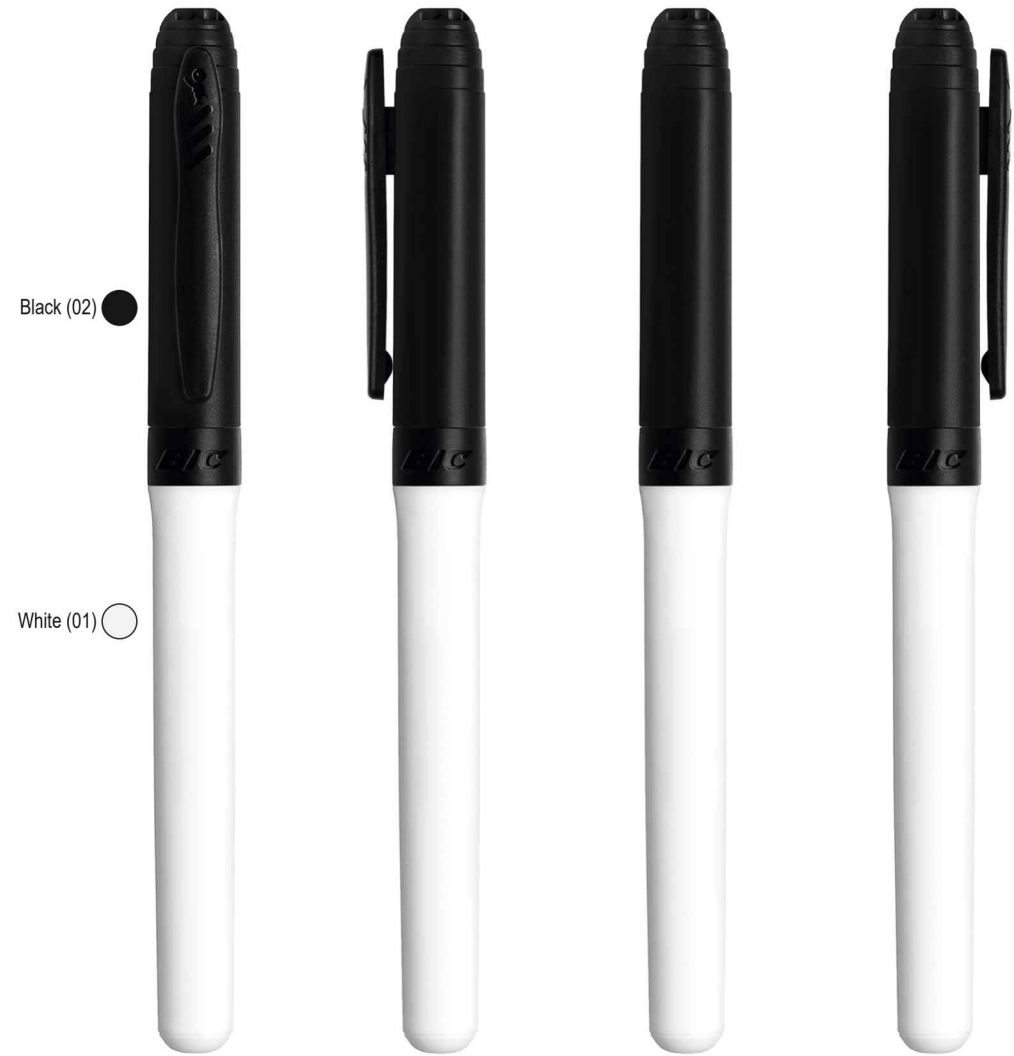

SCREEN PRINTING  
Clip centered: 25 x 45 mm.  
3 colours

SCREEN PRINTING  
Rear clip: 15 x 25 mm.  
3 colours

GripBlack INK\_BA white\_TR black  
● Black ink (R2)

Black (02) ●

White (01) ○

GripGreen INK\_BA white\_TR green  
● Green ink (R4)

Green (05) ●

White (01) ○

GripRed INK\_BA white\_TR red  
● Red ink (R3)

Red (03) ●

White (01) ○