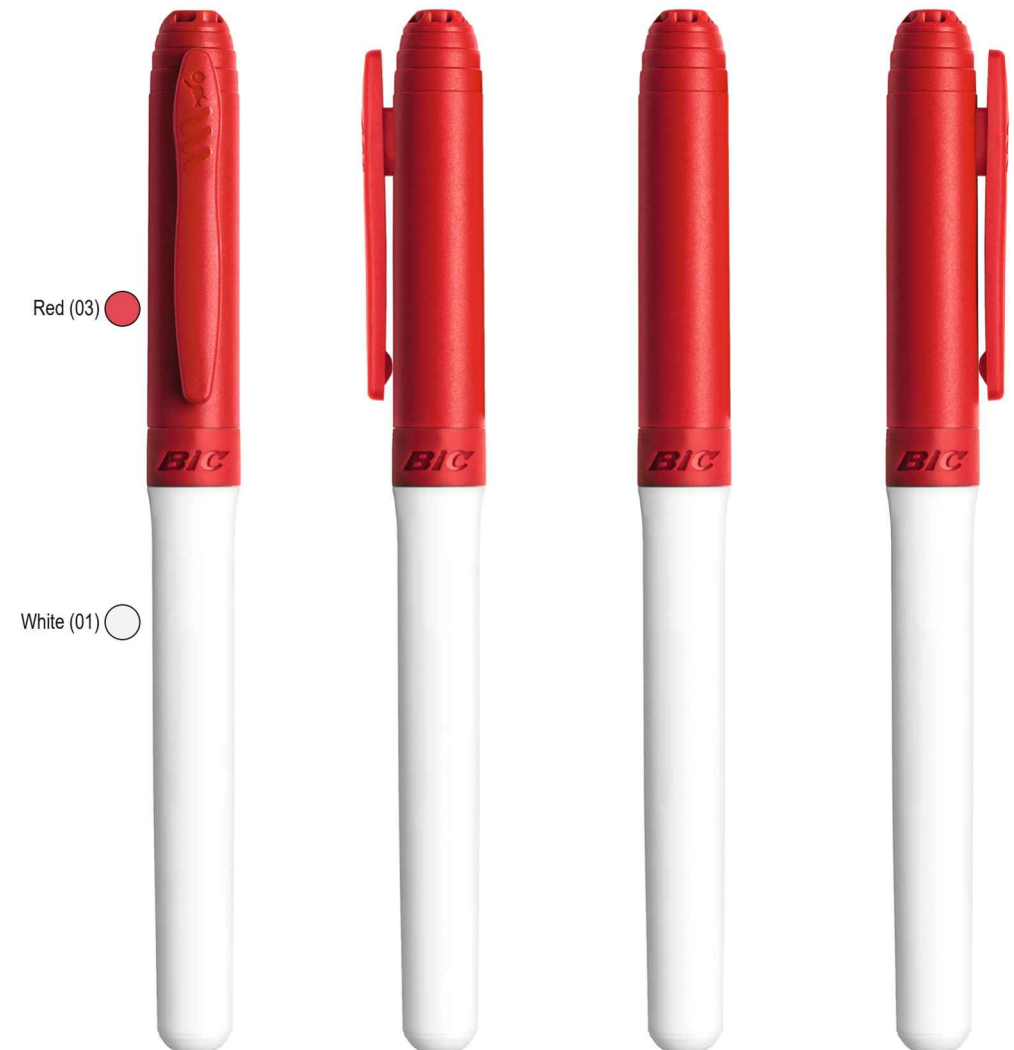

SCREEN PRINTING  
Clip centered: 25 x 45 mm.  
3 colours

SCREEN PRINTING  
Rear clip: 15 x 25 mm.  
3 colours

GripBlack INK\_BA white\_TR black  
● Black ink (R2)

Black (02) ●

White (01) ○

GripGreen INK\_BA white\_TR green  
● Green ink (R4)

Green (05) ●

White (01) ○

GripRed INK\_BA white\_TR red  
● Red ink (R3)

Red (03) ●

White (01) ○