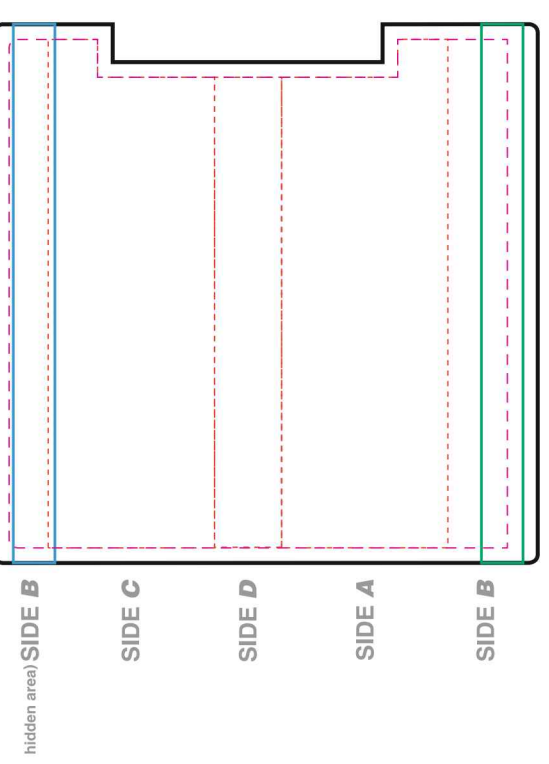

SCREEN PRINTING
Side A: 20 x 50 mm.
4 colours

QR CODE (screen printing)
We don't recommend to print any QR CODE due to its curved surface

PUFFY INK (screen printing)
It can be printed **EITHER** on side A **OR** on side C