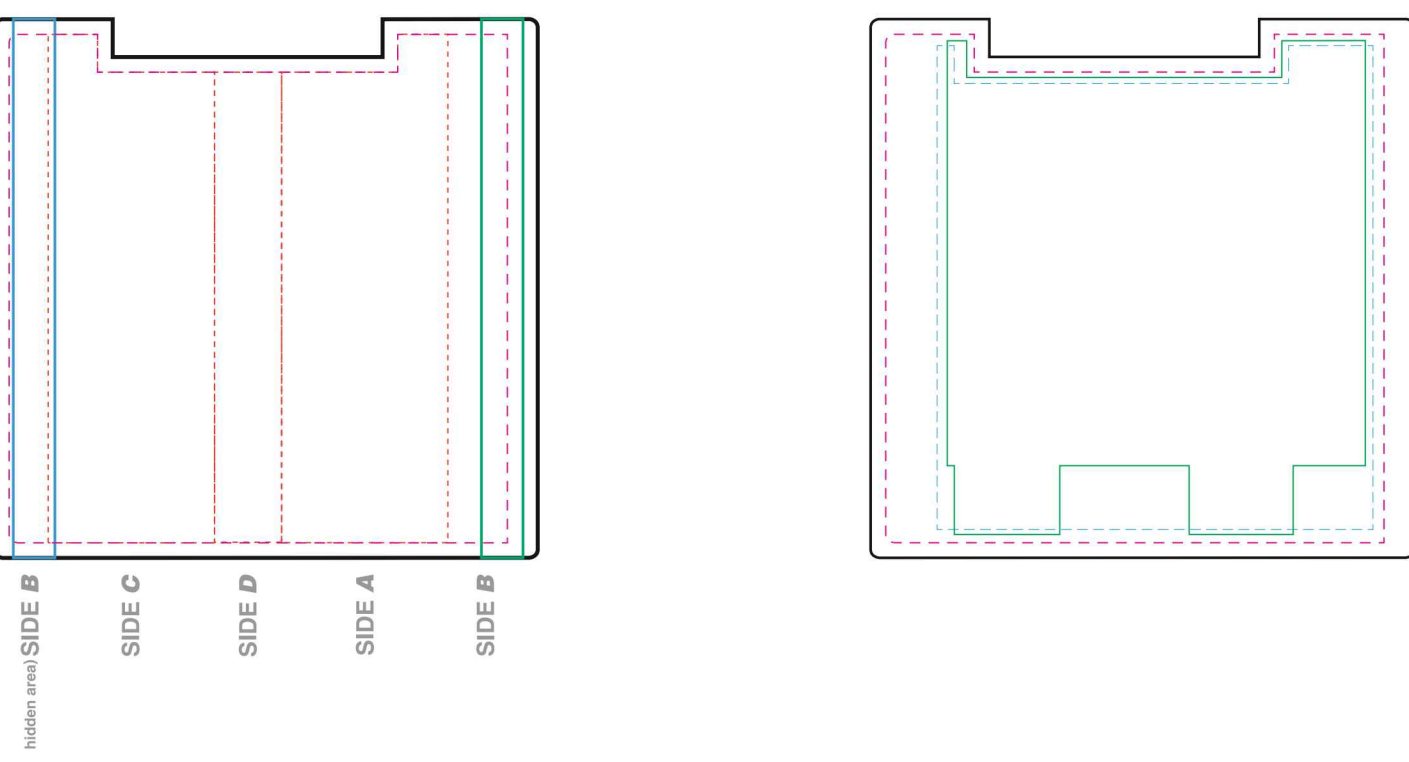

SCREEN PRINTING
Side A: 20 x 50 mm.
4 colours

QR CODE (screen printing)
We don't recommend to print any QR CODE due to its curved surface

PUFFY INK (screen printing)
It can be printed **EITHER** on side A **OR** on side C