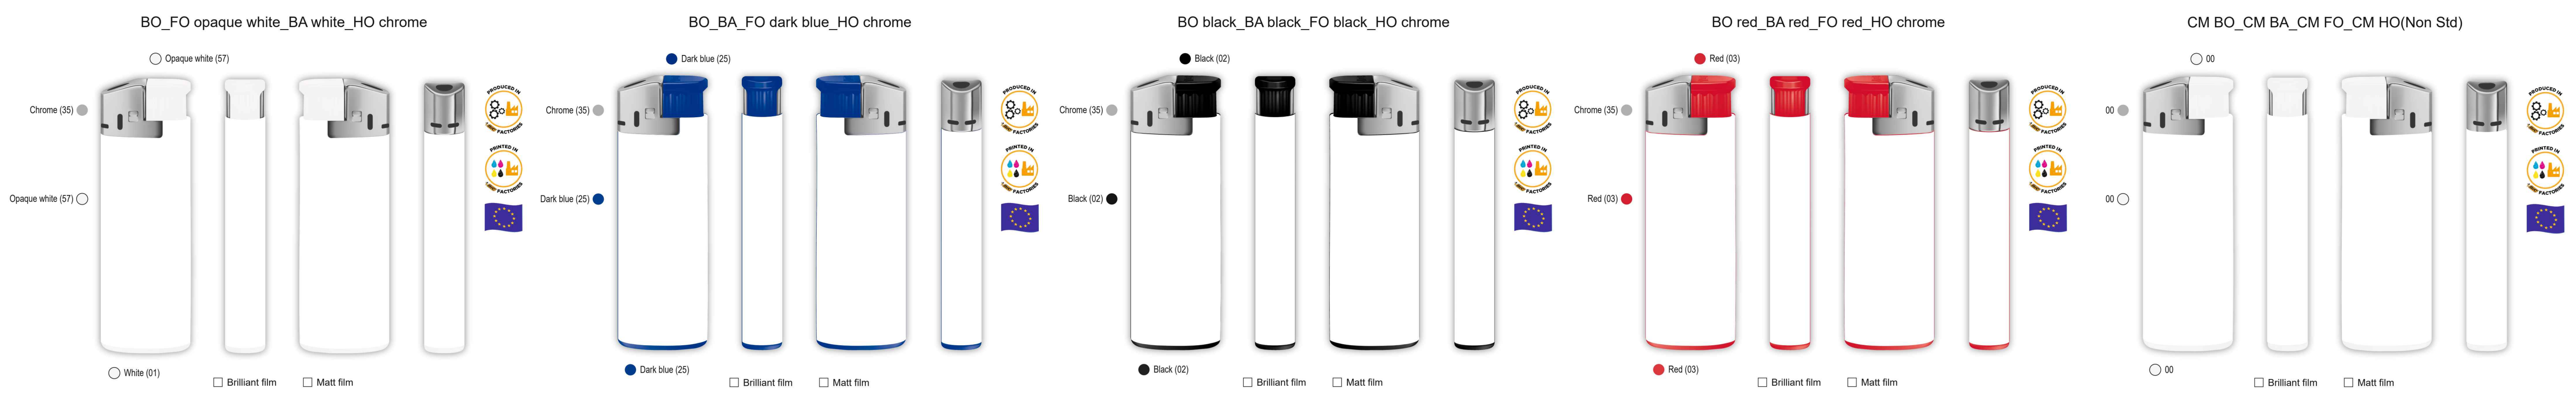

SCREEN PRINTING
Side A: 20 x 50 mm.
4 colours

QR CODE (screen printing)
We don't recommend to print any QR CODE due to its curved surface

PUFFY INK (screen printing)
It can be printed **EITHER** on side A **OR** on side C